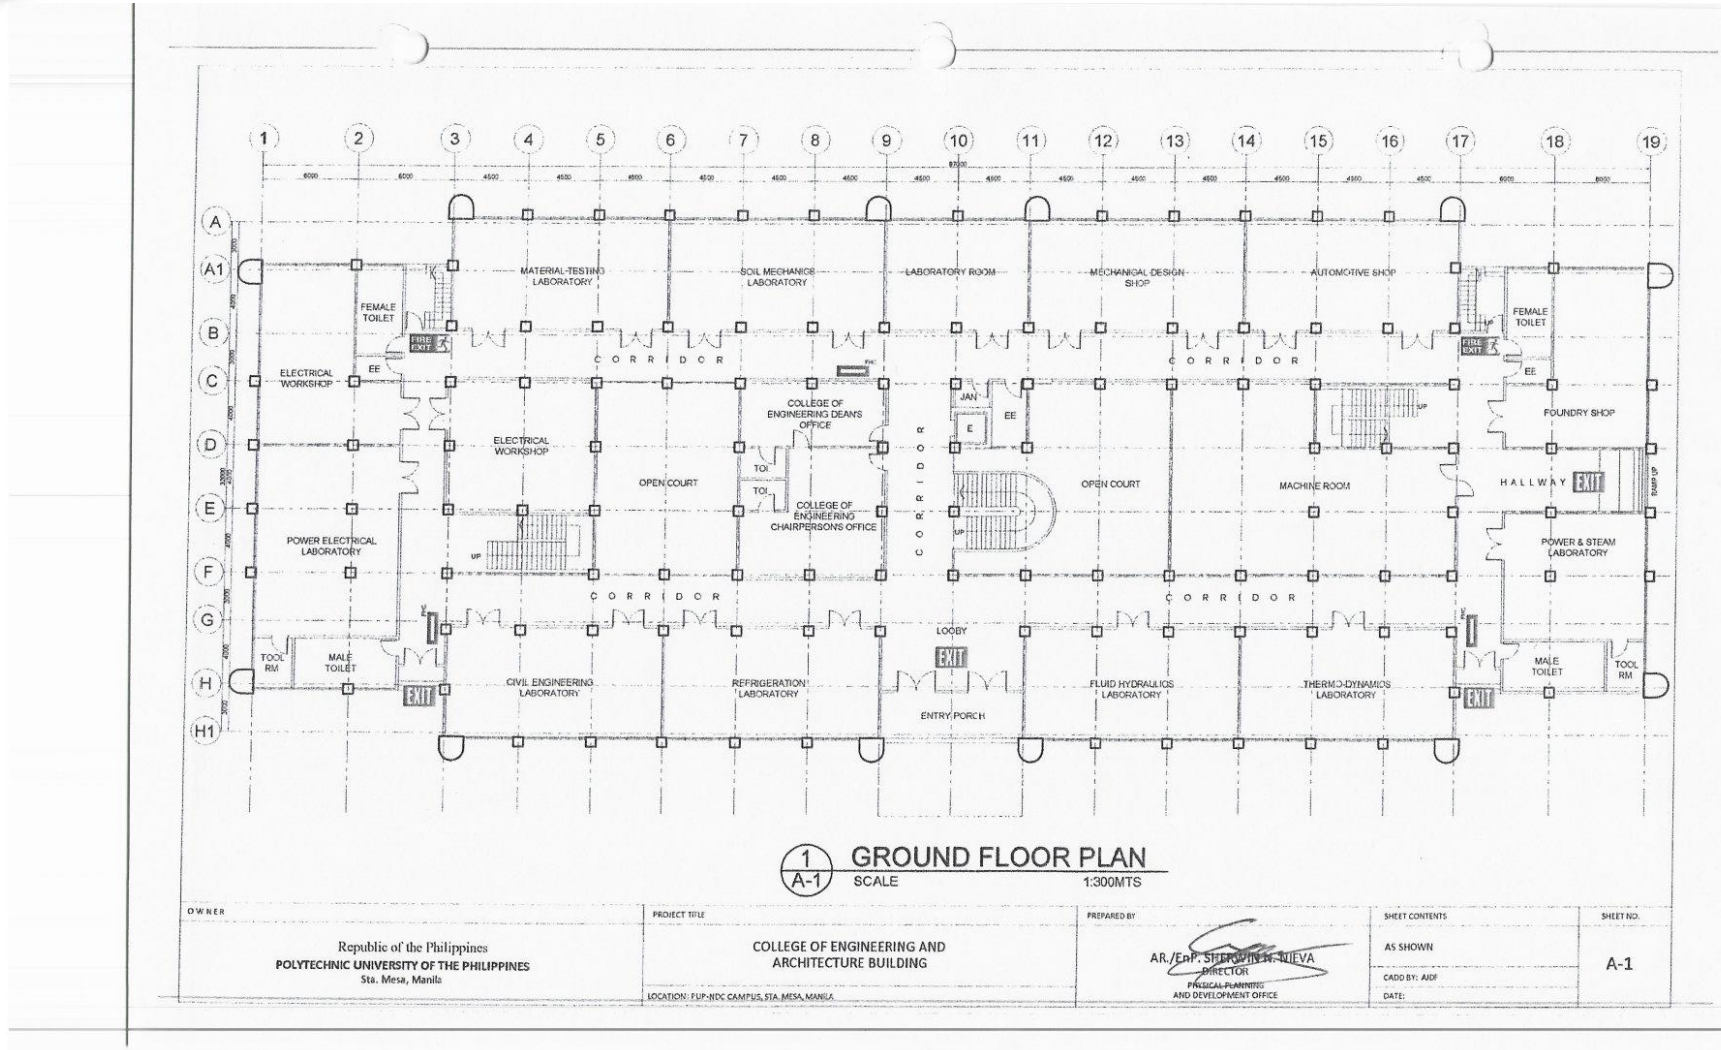

(02) 8713 5968 | dcoe_chair@gmail.com
RM322 CEA BLDG. NDC COMPOUND,
ANONAS COR. PUREZA STREETS, STA. MESA, MANILA