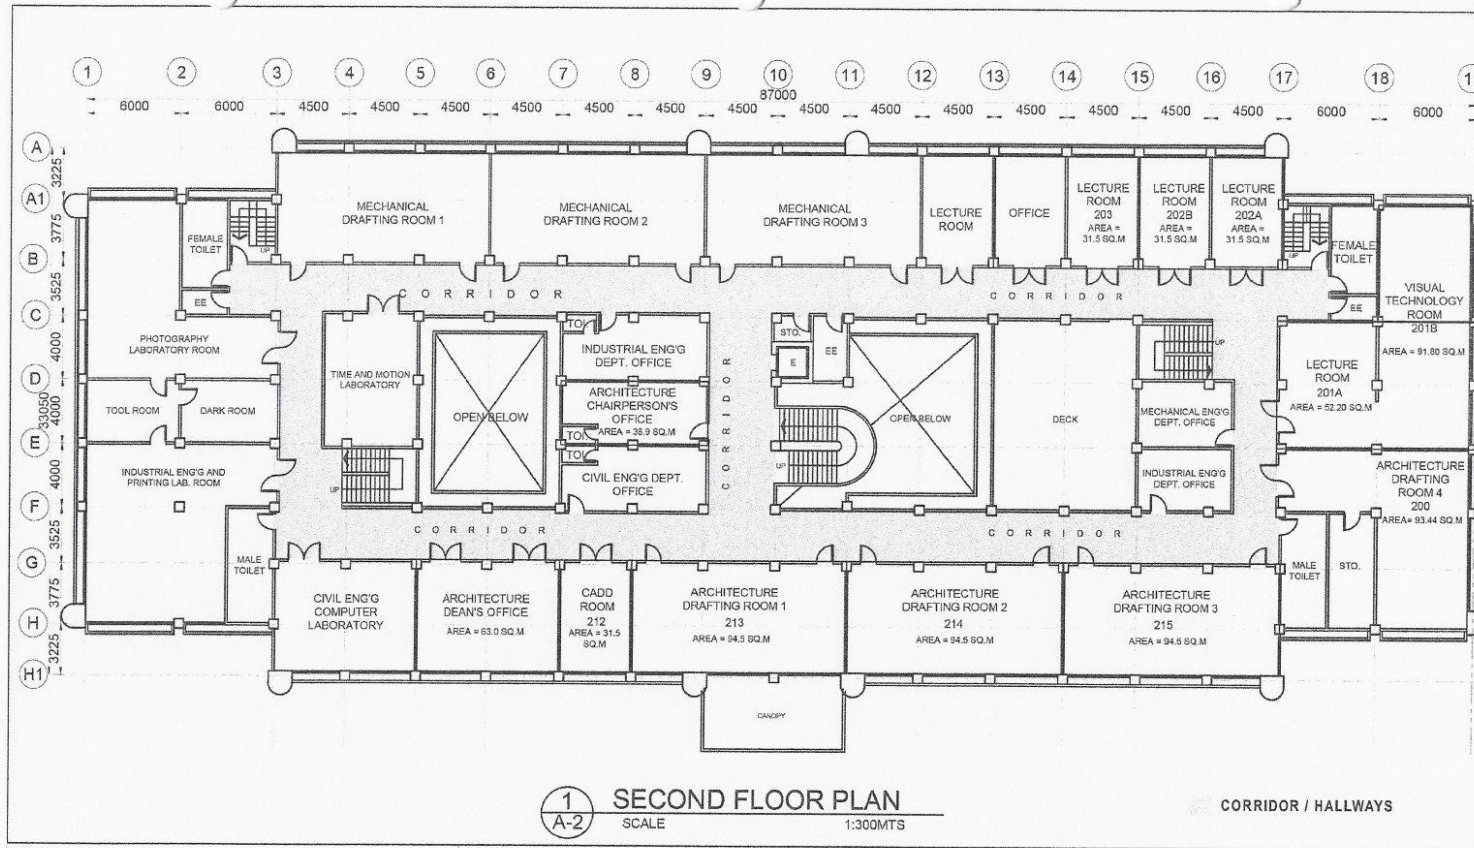

OWNER	PROJECT TITLE	PREPARED BY	SHEET CONTENTS	SHEET NO.
Republic of the Philippines POLYTECHNIC UNIVERSITY OF THE PHILIPPINES Sta. Mesa, Manila	COLLEGE OF ENGINEERING AND ARCHITECTURE BUILDING LOCATION: PUP-NDC CAMPUS, STA. MESA, MANILA	AR. ENP. SHERWIN N. NIEVA DIRECTOR PHYSICAL PLANNING AND DEVELOPMENT OFFICE	AS SHOWN CADD BY: AIDP DATE: SEPTEMBER 2018	A-2

(02) 8713 5968 | dcoe_chair@gmail.com
RM322 CEA BLDG. NDC COMPOUND,
ANONAS COR. PUREZA STREETS, STA. MESA, MANILA