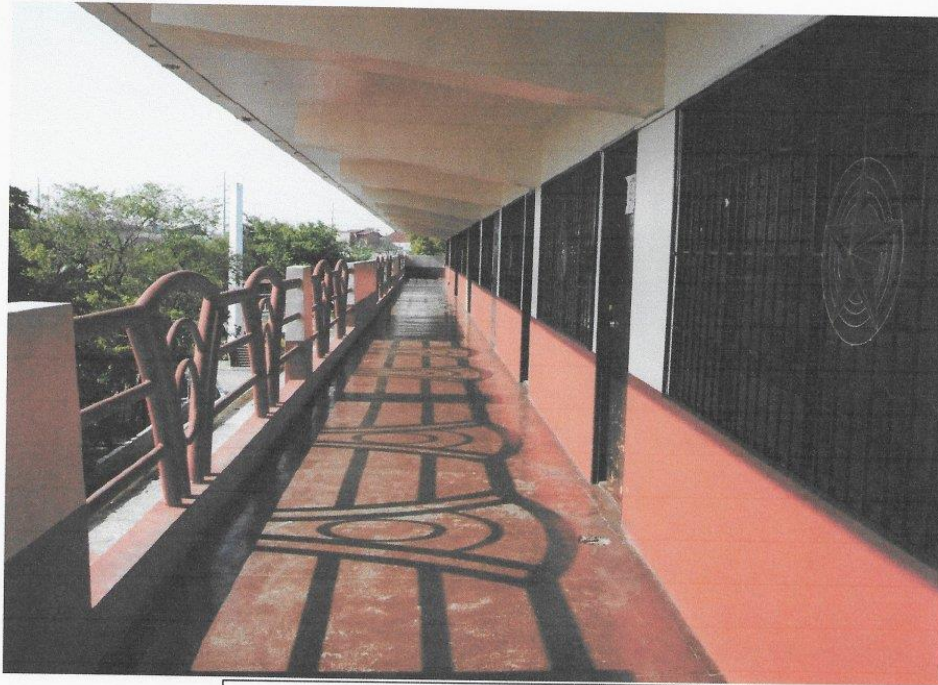

POLYTECHNIC UNIVERSITY OF THE PHILIPPINES
COLLEGE OF ENGINEERING
COMPUTER ENGINEERING DEPARTMENT

CORRIDOR AT MAIN BUILDING