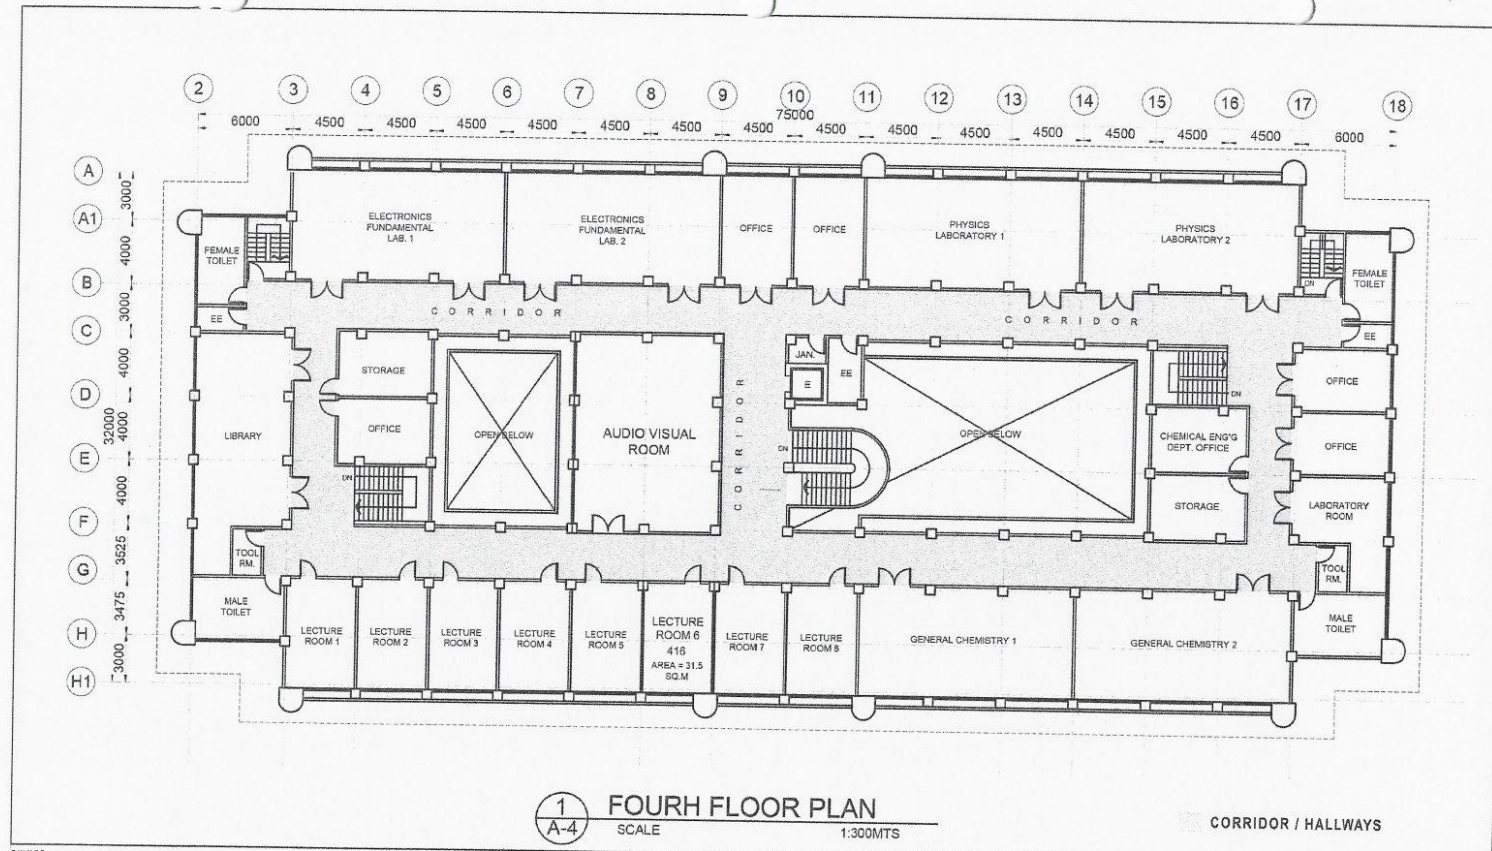

OWNER Republic of the Philippines POLYTECHNIC UNIVERSITY OF THE PHILIPPINES Sta. Mesa, Manila	PROJECT TITLE COLLEGE OF ENGINEERING AND ARCHITECTURE BUILDING LOCATION: PUP-NDC CAMPUS, STA. MESA, MANILA	PREPARED BY AR/ENR. SHERWIN D. NIEVA DIRECTOR PHYSICAL PLANNING AND DEVELOPMENT OFFICE	SHEET CONTENTS AS SHOWN CADD BY: AID DATE: SEPTEMBER 2018	SHEET NO. A-4

(02) 8713 5968 | dcoe_chair@gmail.com
RM322 CEA BLDG. NDC COMPOUND,
ANONAS COR. PUREZA STREETS, STA. MESA, MANILA