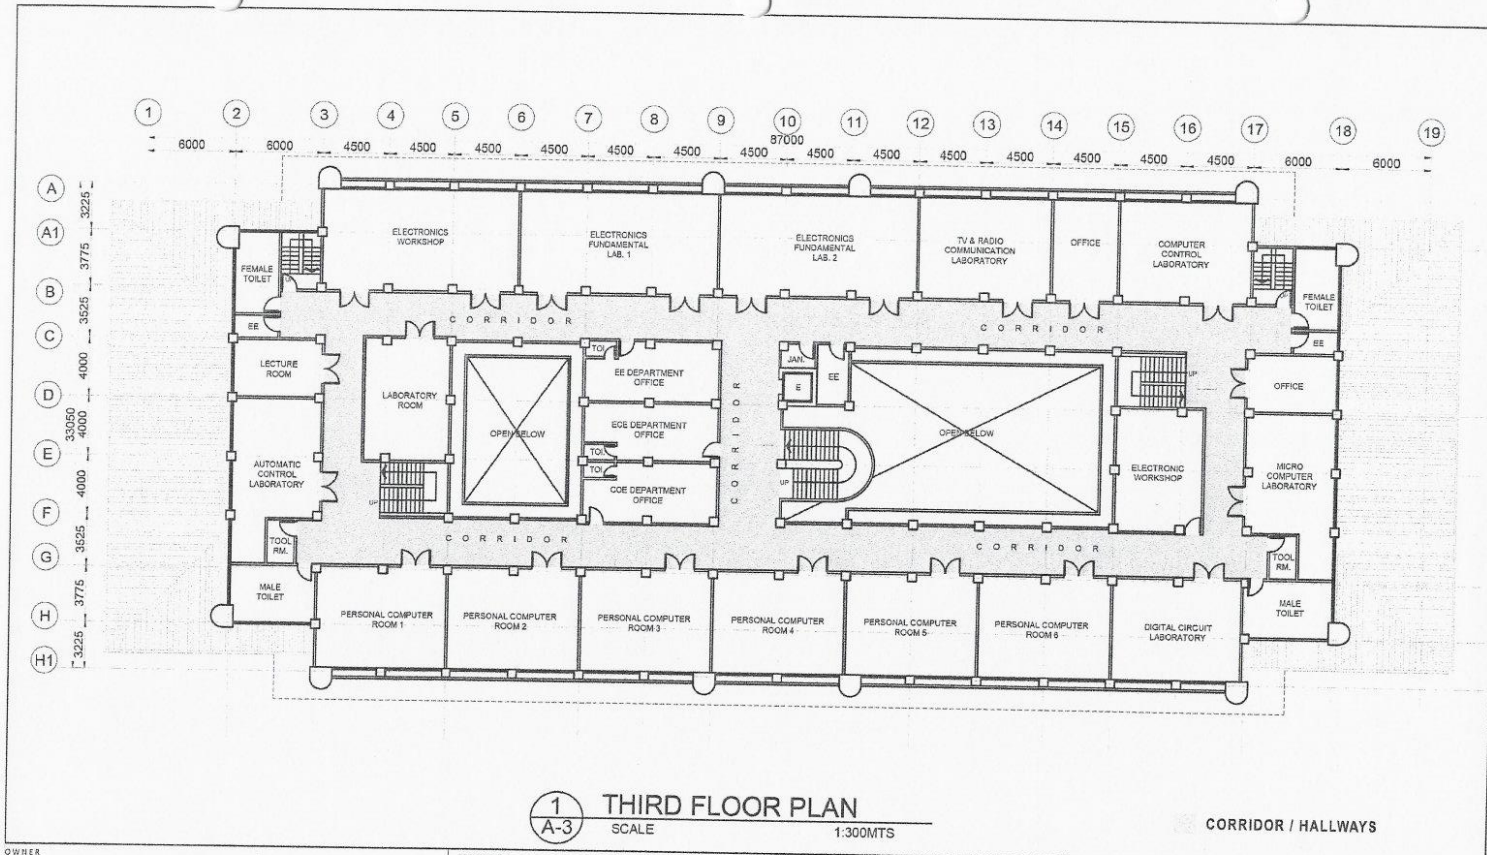

OWNER Republic of the Philippines POLYTECHNIC UNIVERSITY OF THE PHILIPPINES Sta. Mesa, Manila	PROJECT TITLE COLLEGE OF ENGINEERING AND ARCHITECTURE BUILDING LOCATION: PUP-NDC CAMPUS, STA. MESA, MANILA	PREPARED BY AR./ENR. SHERWIN N. NIEVA DIRECTOR PLANNING AND DEVELOPMENT OFFICE	SHEET CONTENTS AS SHOWN CADD BY: AIDF DATE: SEPTEMBER 2018	SHEET NO. A-3

(02) 8713 5968 | dcoe_chair@gmail.com
RM322 CEA BLDG. NDC COMPOUND,
ANONAS COR. PUREZA STREETS, STA. MESA, MANILA