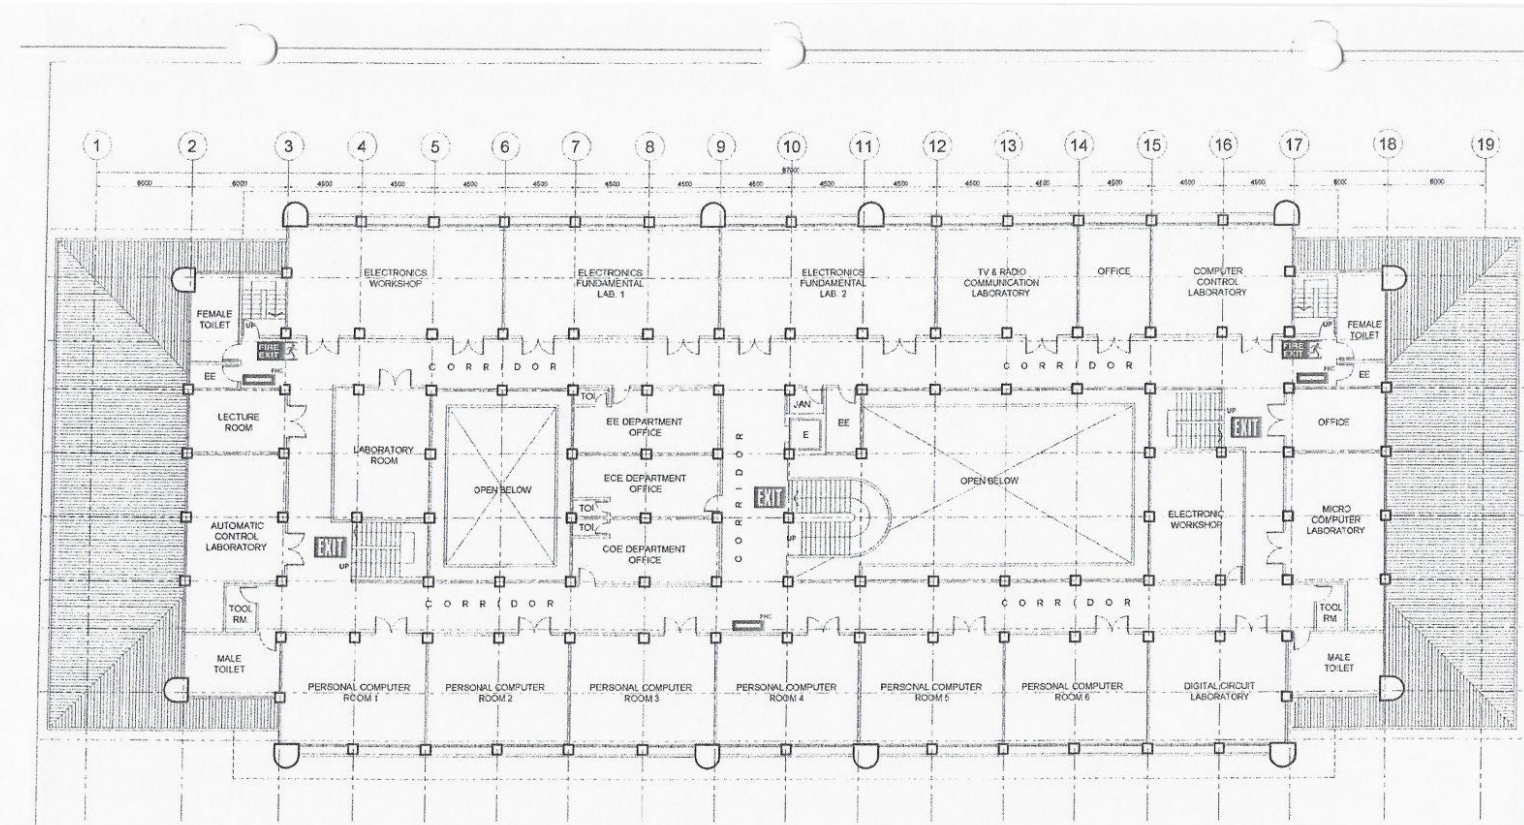

1 THIRD FLOOR PLAN
A-3 SCALE 1:300MTS

OWNER Republic of the Philippines POLYTECHNIC UNIVERSITY OF THE PHILIPPINES Sta. Mesa, Manila	PROJECT TITLE COLLEGE OF ENGINEERING AND ARCHITECTURE BUILDING LOCATION: PUP-NDC CAMPUS, STA. MESA, MANILA	PREPARED BY <i>AR. ENP. SHERWIN N. NIEMA</i> DIRECTOR PHYSICAL PLANNING AND DEVELOPMENT OFFICE	SHEET CONTENTS AS SHOWN CADD BY: ANP DATE:	SHEET NO. A-3

(02) 8713 5968 | dcoe_chair@gmail.com
RM322 CEA BLDG. NDC COMPOUND,
ANONAS COR. PUREZA STREETS, STA. MESA, MANILA