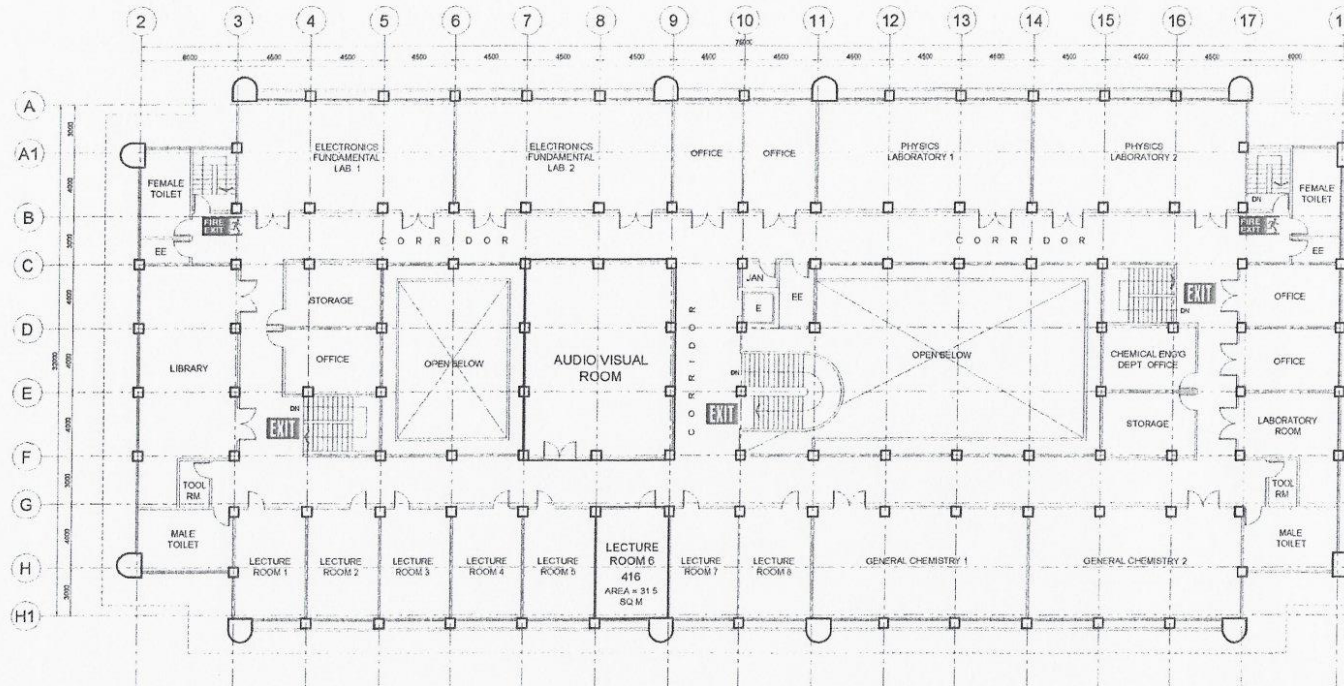

1
A-4 **FOURTH FLOOR PLAN**
SCALE 1:300MTS

OWNER Republic of the Philippines POLYTECHNIC UNIVERSITY OF THE PHILIPPINES Sta. Mesa, Manila	PROJECT TITLE COLLEGE OF ENGINEERING AND ARCHITECTURE BUILDING LOCATION: PUP-NDC CAMPUS, STA. MESA, MANILA	PREPARED BY AR./ENR. SHERWIN D. NIEVA DIRECTOR PLANNING, DESIGNING AND DEVELOPMENT OFFICE	SHEET CONTENTS AS SHOWN CADD BY: ARF DATE:	SHEET NO. A-4

(02) 8713 5968 | dcoe_chair@gmail.com
RM322 CEA BLDG. NDC COMPOUND,
ANONAS COR. PUREZA STREETS, STA. MESA, MANILA