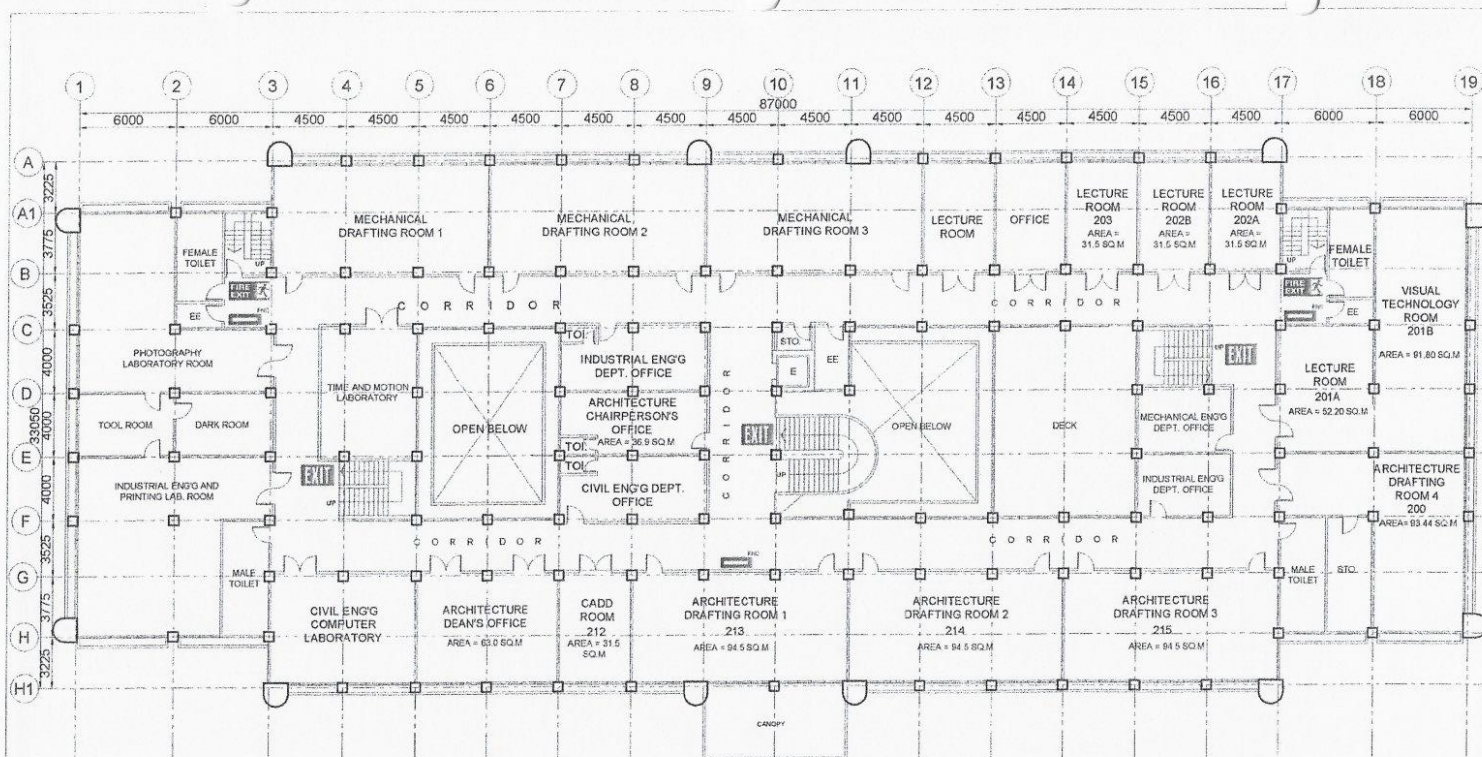

**POLYTECHNIC UNIVERSITY OF THE PHILIPPINES
COLLEGE OF ENGINEERING
COMPUTER ENGINEERING DEPARTMENT**

1
A-2 **SECOND FLOOR PLAN**
SCALE 1:300M/T

OWNER	PROJECT TITLE	PREPARED BY	SHEET CONTENTS	SHEET NO.
Republic of the Philippines POLYTECHNIC UNIVERSITY OF THE PHILIPPINES Sta. Mesa, Manila	COLLEGE OF ENGINEERING AND ARCHITECTURE BUILDING LOCATION: PUP-NDC CAMPUS, STA. MESA, MANILA	AB/ENR. SHERWIN D. NIEVA DIRECTOR PHYSICAL PLANNING AND DEVELOPMENT OFFICE	AS SHOWN CADD BY: ADF DATE:	A-2