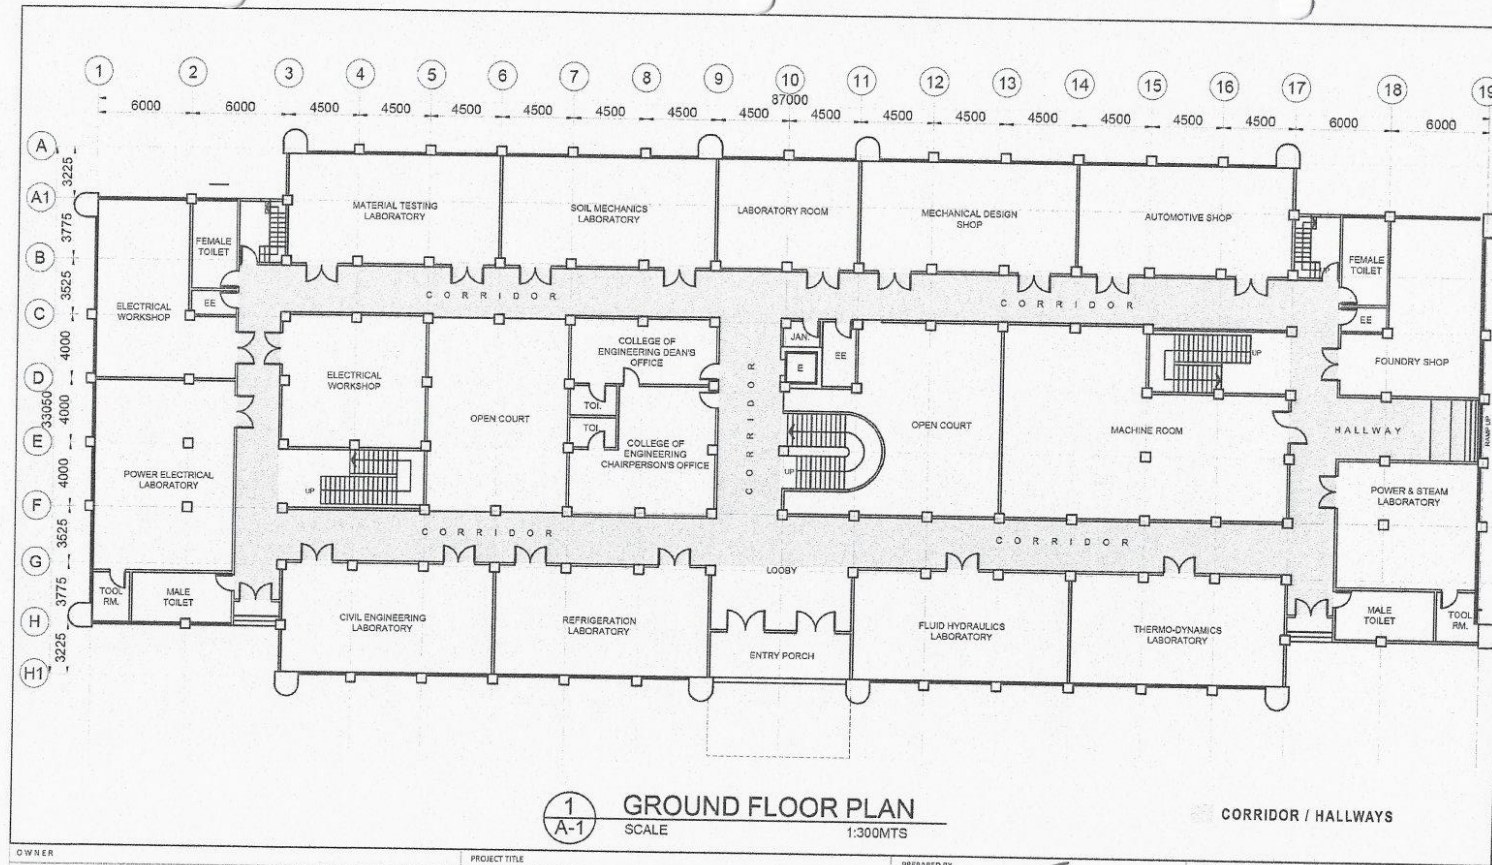

1
A-1
GROUND FLOOR PLAN
SCALE 1:300MTS

OWNER	PROJECT TITLE	PREPARED BY	SHEET CONTENTS	SHEET NO.
Republic of the Philippines POLYTECHNIC UNIVERSITY OF THE PHILIPPINES Sta. Mesa, Manila	COLLEGE OF ENGINEERING AND ARCHITECTURE BUILDING LOCATION: PUP-NDC CAMPUS, STA. MESA, MANILA	AR. JEP. SHERWIN M. NIEVA DIRECTOR PHYSICAL PLANNING AND DEVELOPMENT OFFICE	AS SHOWN CADD BY: AIDF DATE: SEPTEMBER 2018	A-1

(02) 8713 5968 | dcoe_chair@gmail.com
RM322 CEA BLDG. NDC COMPOUND,
ANONAS COR. PUREZA STREETS, STA. MESA, MANILA